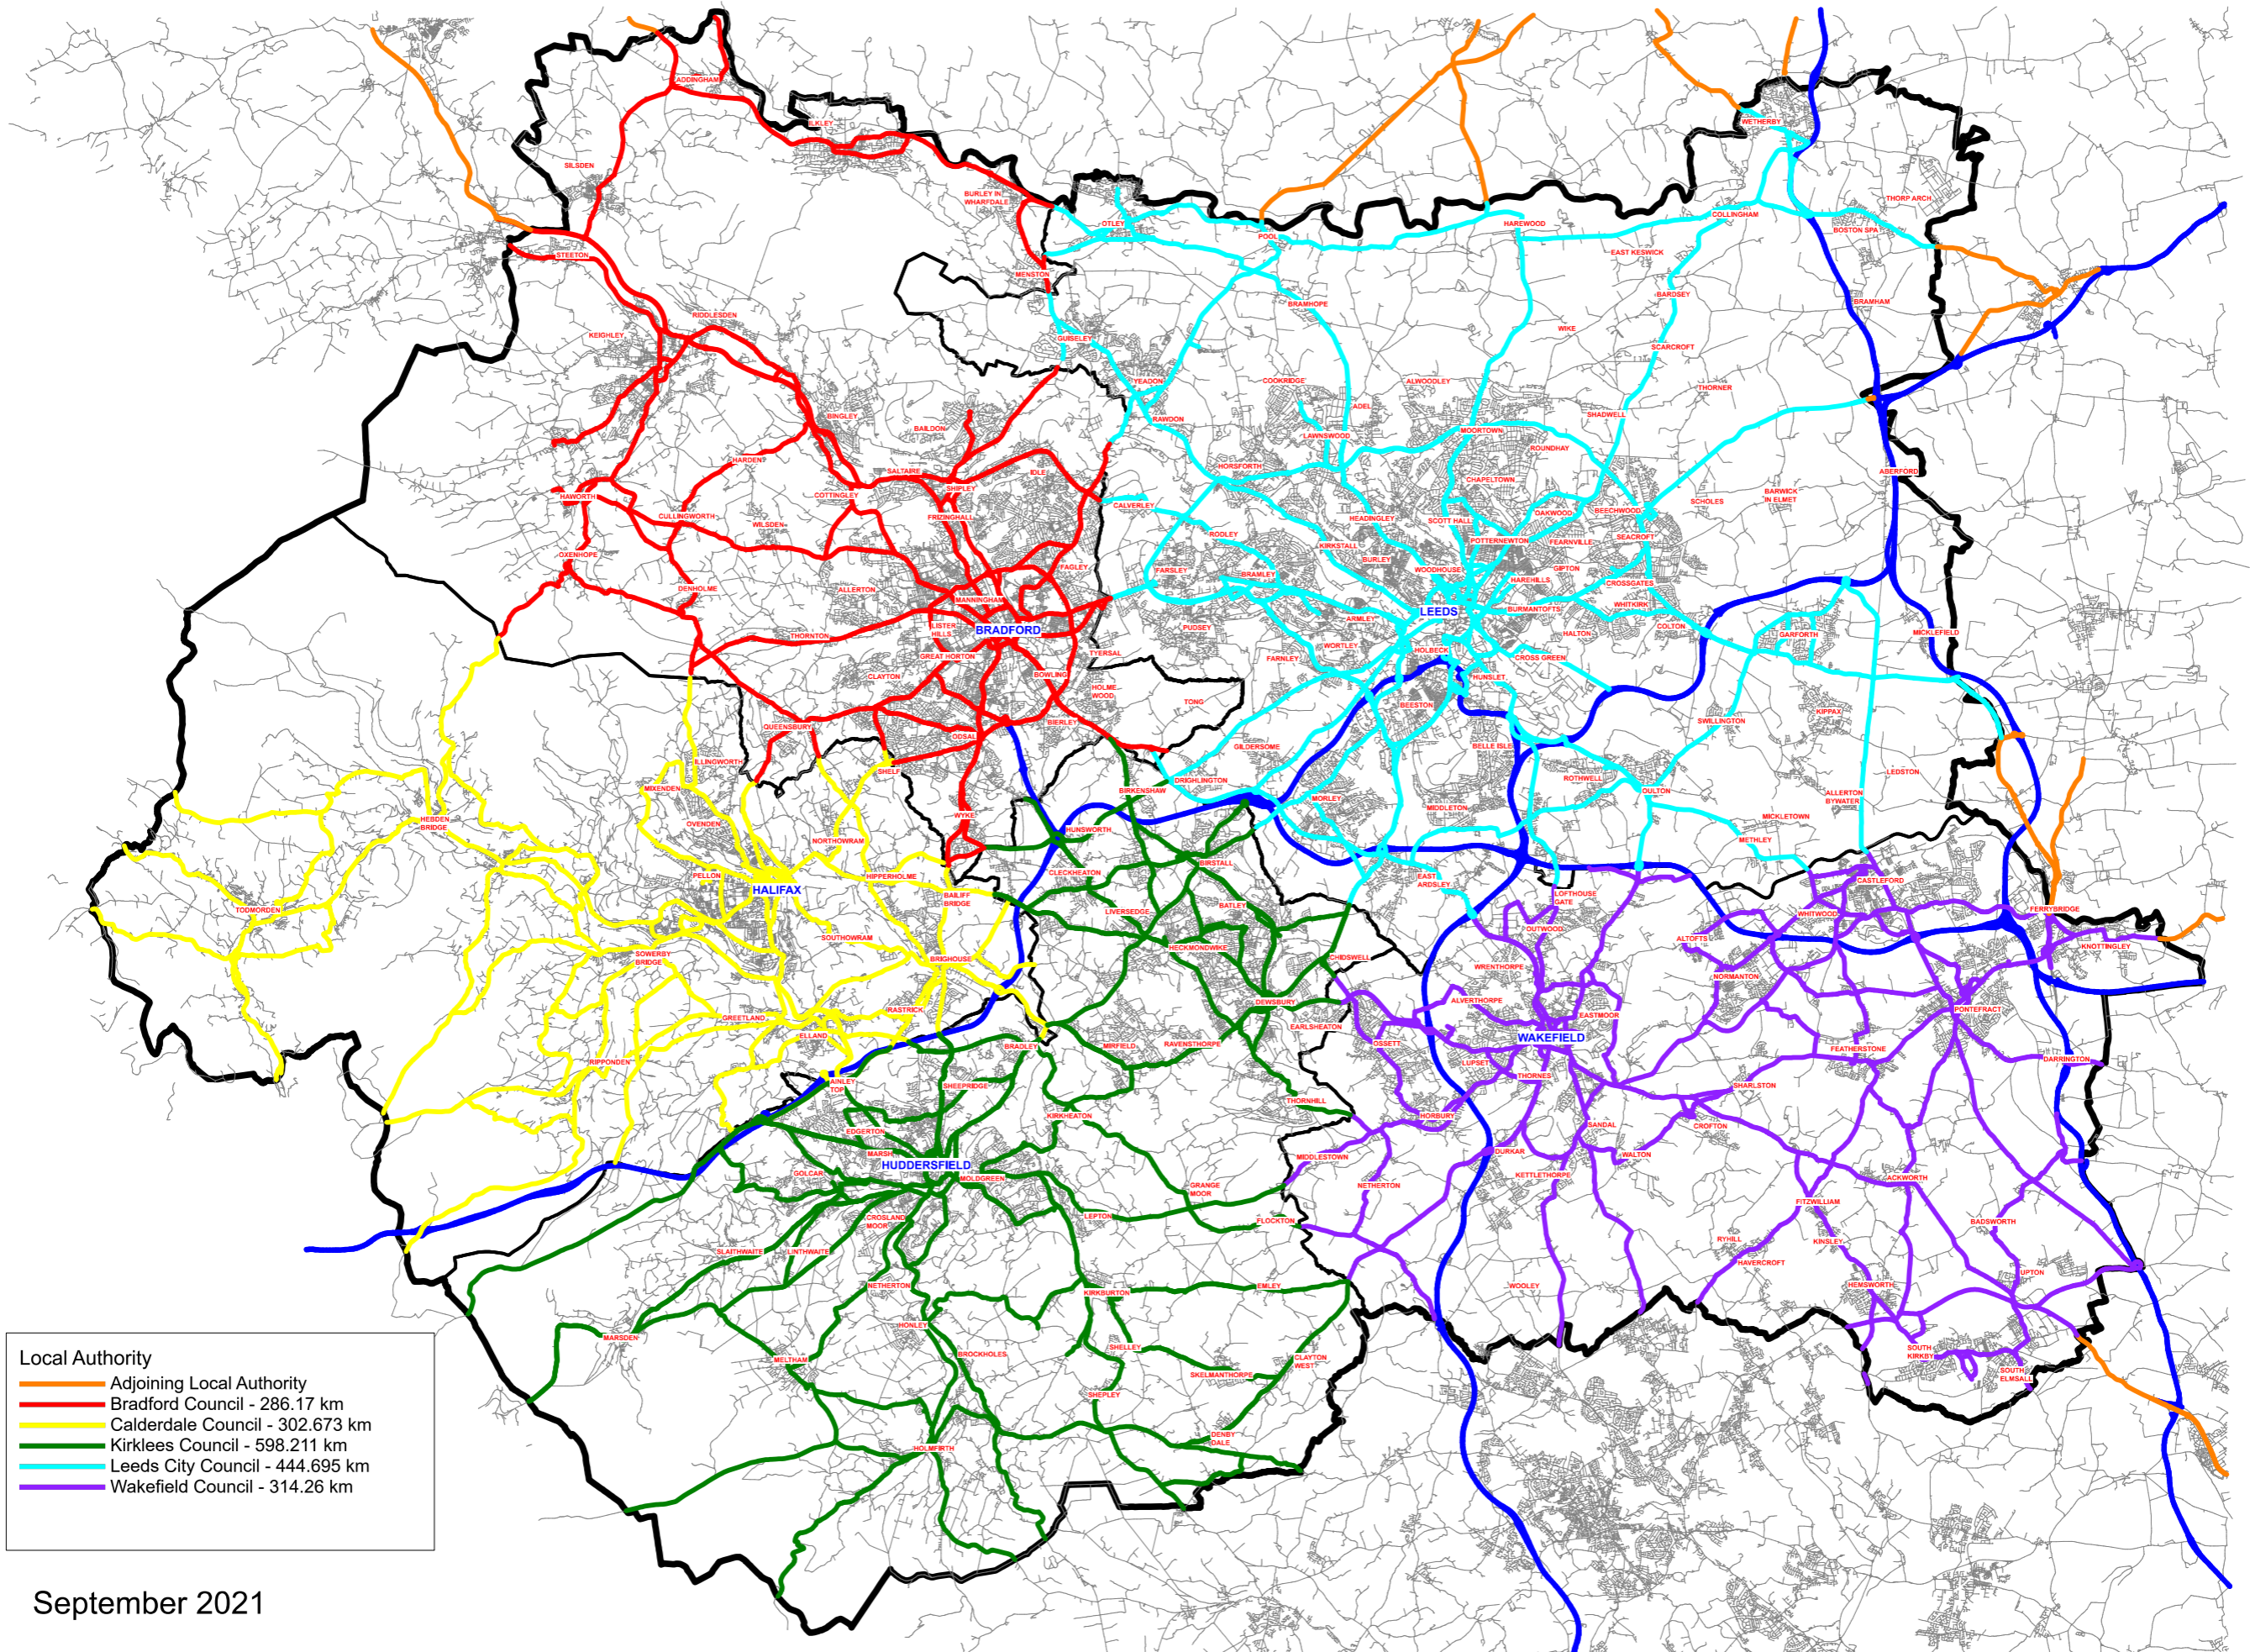

West Yorkshire Resilient Network

- Local Authority
- Adjoining Local Authority
 - Bradford Council - 286.17 km
 - Calderdale Council - 302.673 km
 - Kirklees Council - 598.211 km
 - Leeds City Council - 444.695 km
 - Wakefield Council - 314.26 km

September 2021